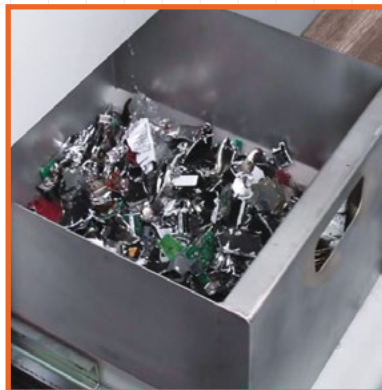

Easy removal and emptying of waste container