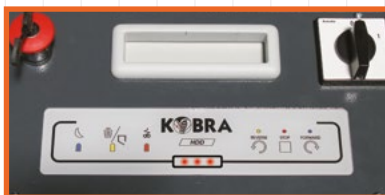

Convenient touch-screen panel for the operation of the Kobra HDD